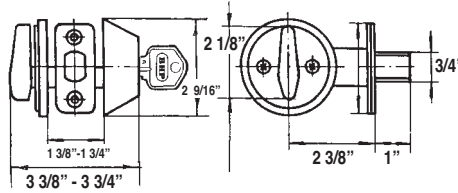

### **BHP** Item #UL10655AN Single-Cyl. Deadbolt

Constructed from zinc dichromate-plated steel inner components, solid brass cylinder plug and lacquer-coated brass outer components. U.L. approved 3-hour fire rating (U.L. #9ZA7).